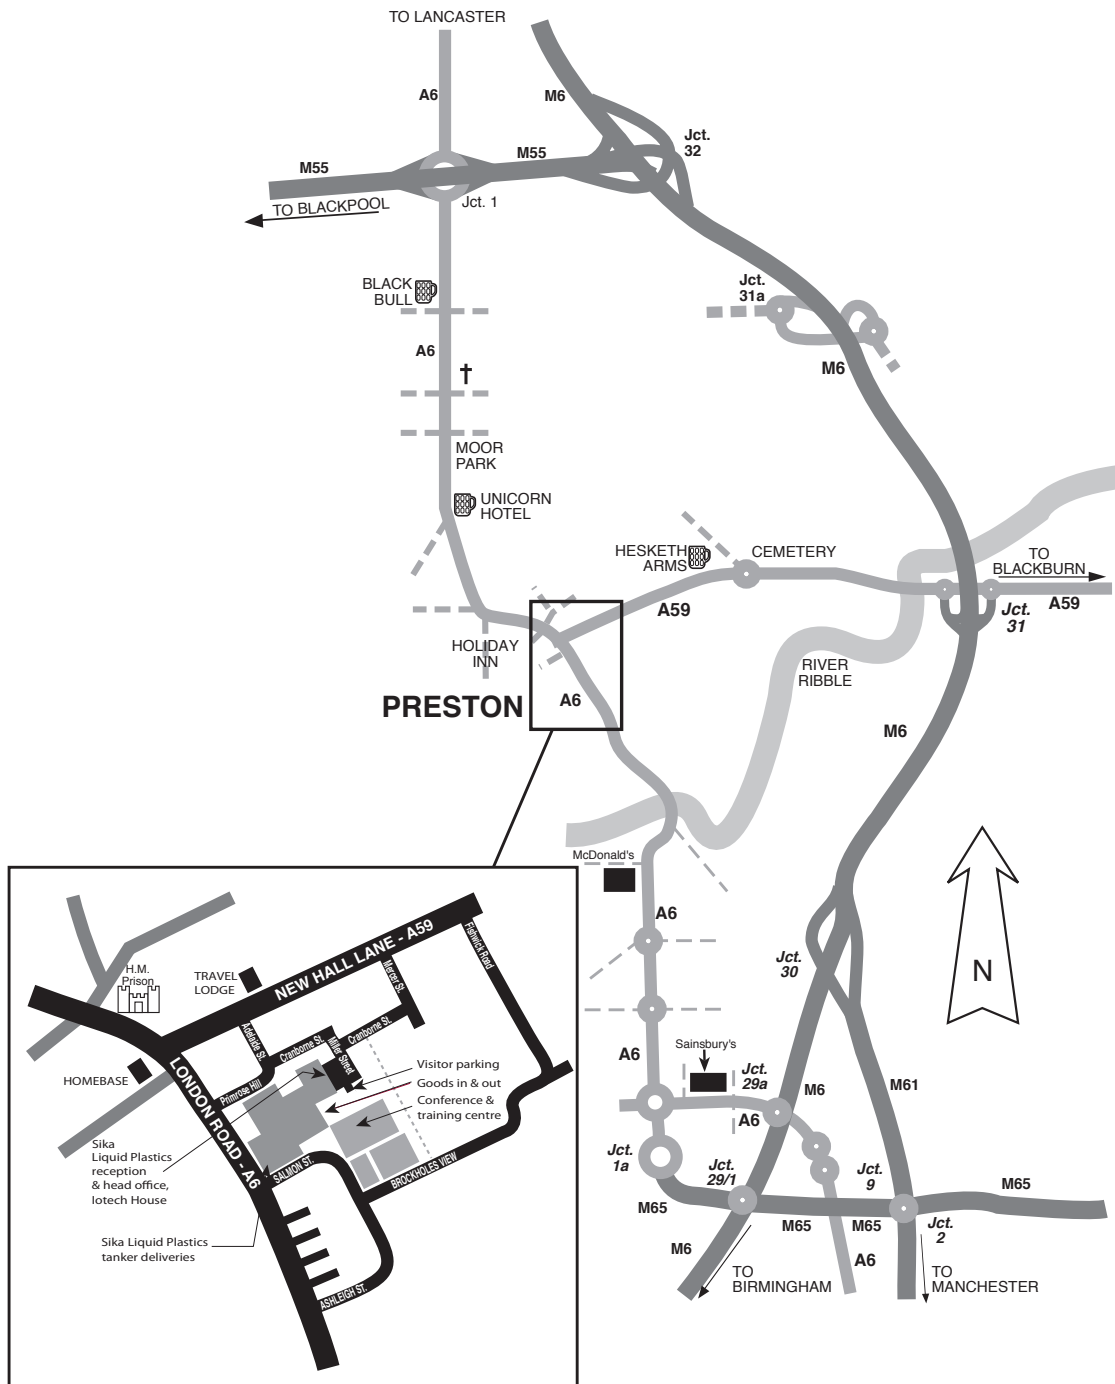

How to find us

Directions from the M6

Exit the motorway at junction 31 and follow the signs for the A59 towards Preston. After you have come up the hill, you will approach a miniroundabout where the Hesketh Arms pub is situated. Go straight on at the mini-roundabout and follow this road (New Hall Lane) for approximately one mile until you see the Travel Lodge on the right hand side. Turn left onto Adelaide Street (just before Hell-mart), take the next left onto Cranborne Street and bear sharp right onto Miller street. Sika Liquid Plastics' head office, lotech House, is situated on the right hand side; visitor car parking is clearly signposted.